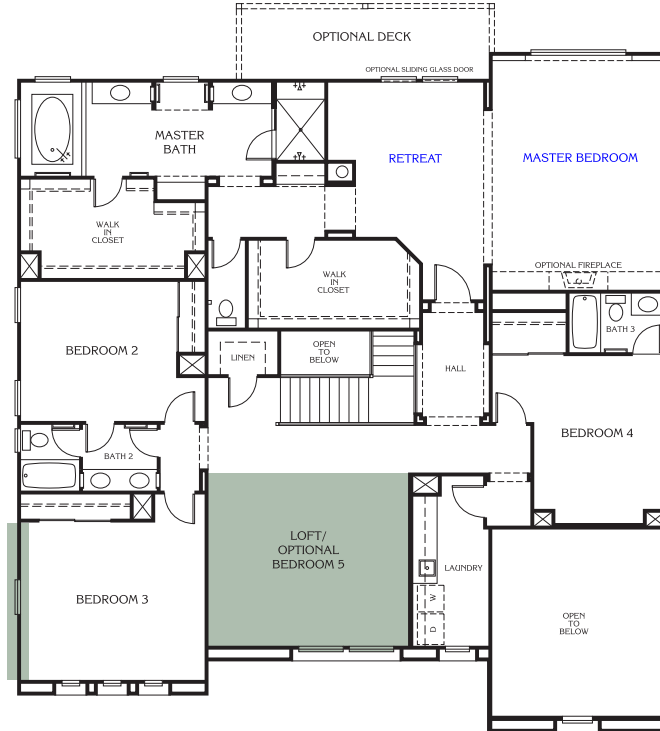

SECOND FLOOR

BEDROOM 3
WHEN OVER OPTIONAL GARAGE

OPTIONAL BEDROOM 5
AT LOFT

Residence Two - Second Floor

Approx. 4,667 - 4,895 sq. ft.